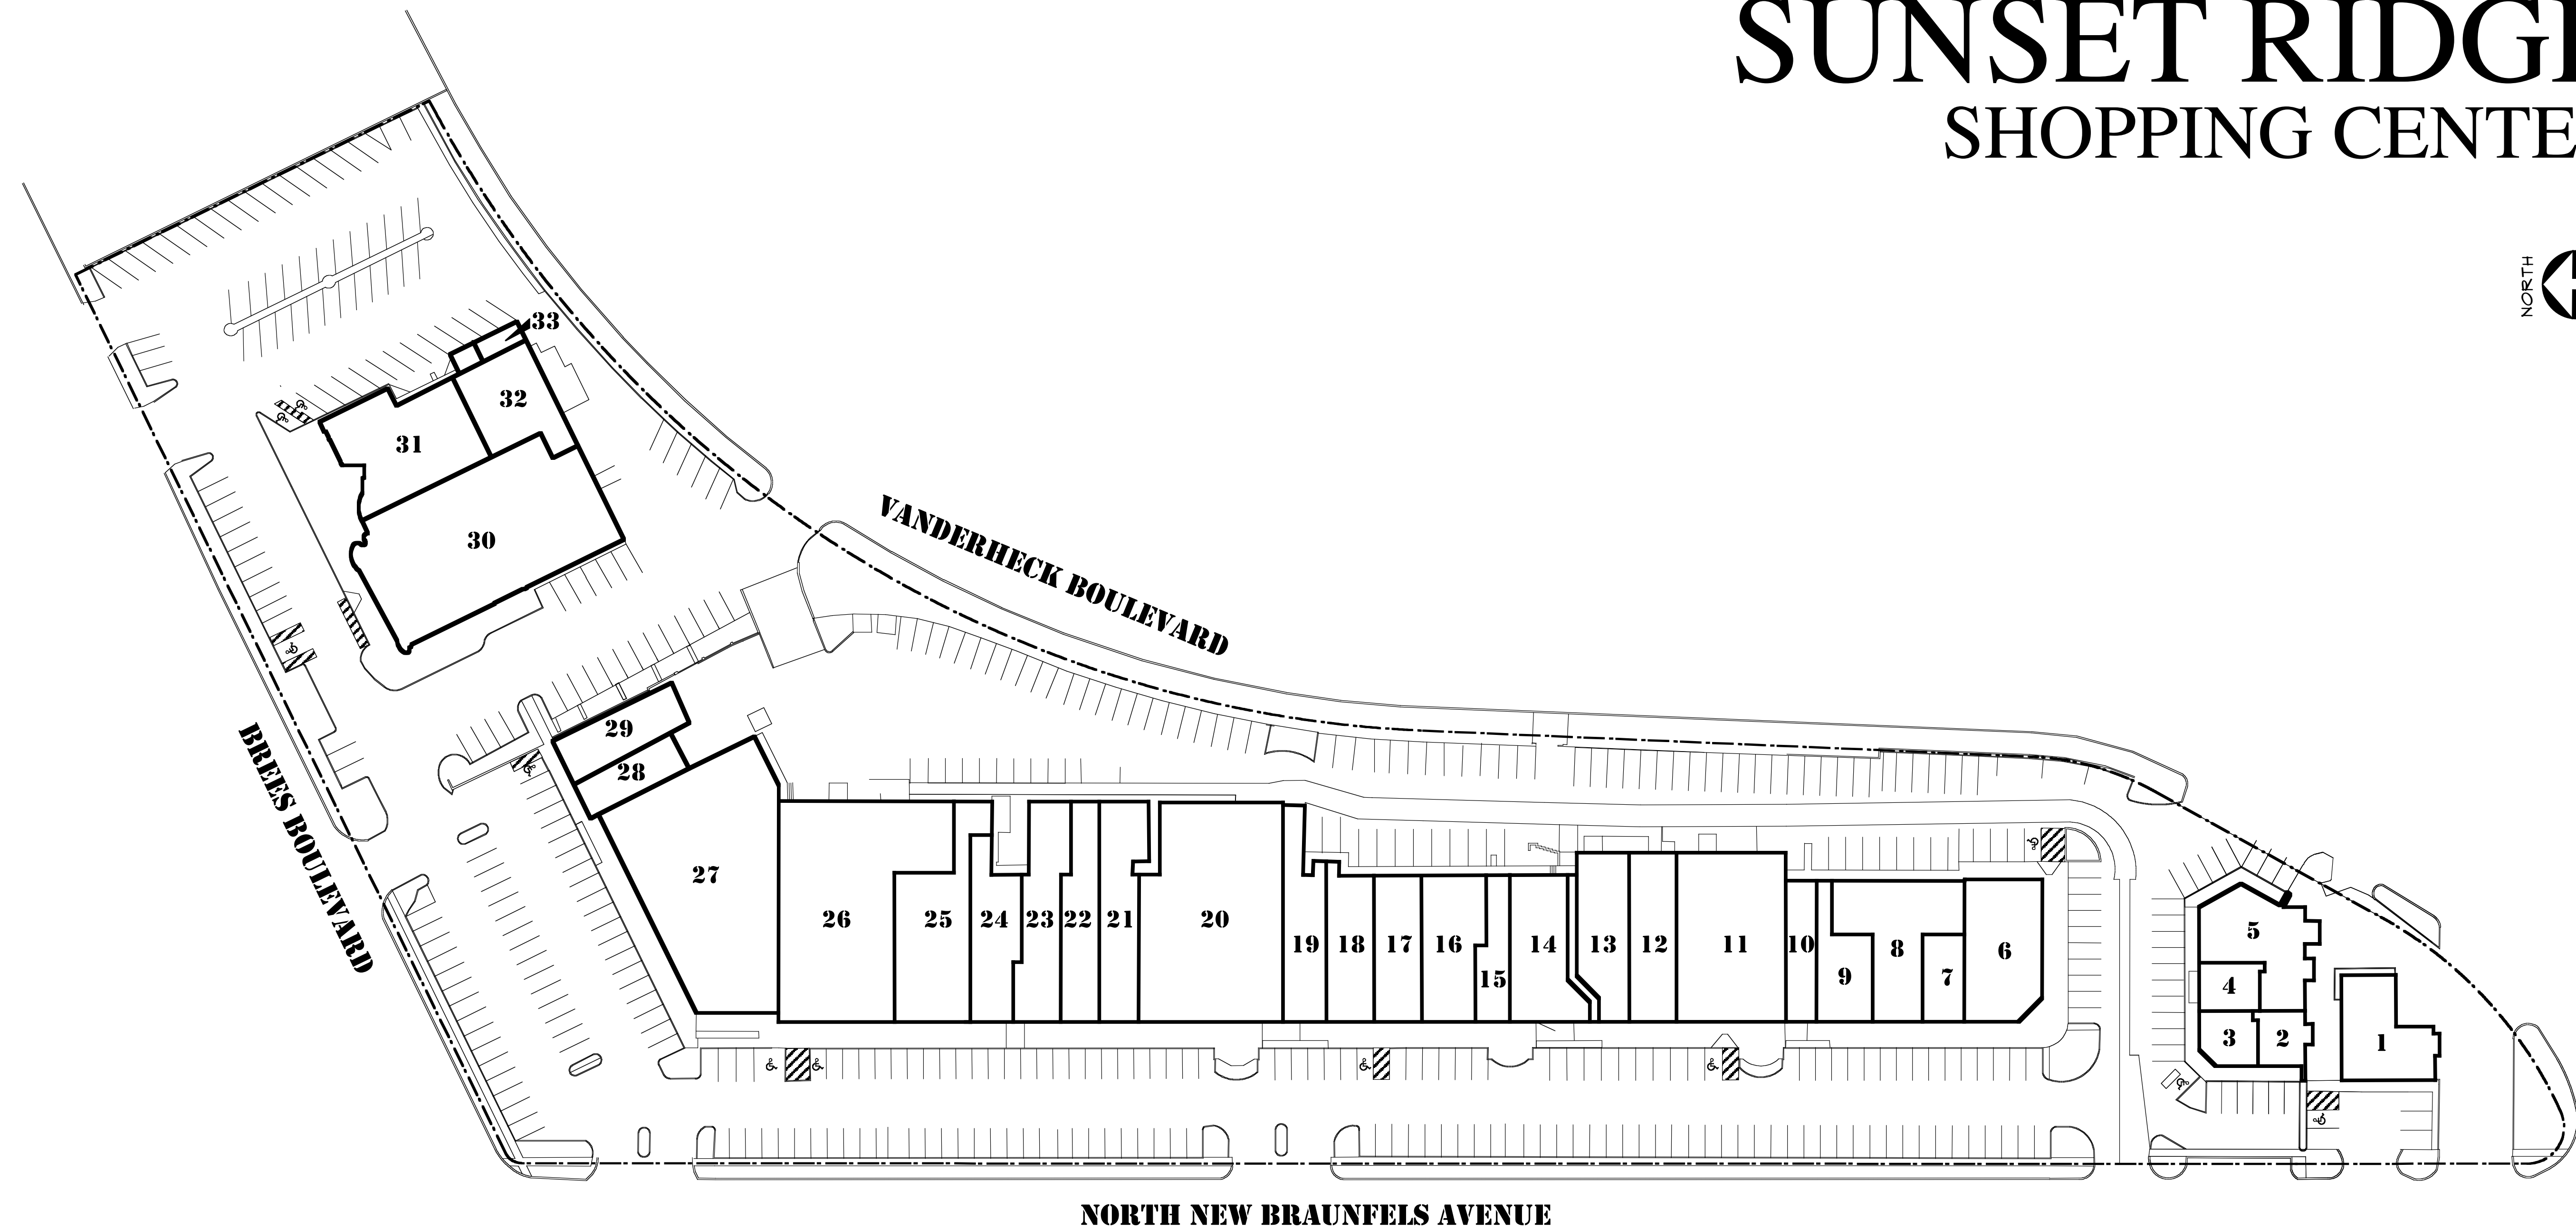

# SUNSET RIDGE SHOPPING CENTER

TENANTS	SUITE	S.F.	TENANTS	SUITE	S.F.	TENANTS	SUITE	S.F.
1 Jefferson State Bank	6310	2,389	12 Keith Sandford, Optometrist	6406	2,276	22 AVAILABLE	6454	2,766
2 Ursula' European Skin Care	5314	992	13 Fleet Feet	6408	1,889	23 First American Tittle Company	6468	2,361
3 Slater White Cleaners	6316	965	14 Adelante Boutique	6414	2,230	24 Henry's Hair Fashion Salon	6462	2,808
4 Sunset Ridge Shoe Repair	8518	828	15 Baskin Robbins	6418	1,206	25 Double Dave's Pizza	6470	3,917
5 Twin Sisters Bakery	6322	2,390	16 Seazar's Fine Wine & Spirits	6422	2,640	26 CVS	6480	6,598
6 Tacklebox Outfitters	6330	3,157	17 Violet Talk	6426	2,000	27 Hollywood Video	6484	10,000
7 Great Clips	6334	1000	18 Penaloza Jewelers	6430	2,000	28 Papa Dean's Popcorn	6488	1,200
8 Mail Center USA	6338	3,424	19 Invatations, Etc.	6434	2,004	29 Alamo Heights Pet Clinic	6496	1,908
9 KaBloom	6346	1,781	19 Invatations, Etc. Storage	6438	965	30 Greenhouse Gallery	6498	9,972
10 Glass Works	6350	1,510	20 Sunset Ridge Home & Hardware	6448	8,888	31 E.Z.'s Restaurant	6500	3,767
11 LaFonda	6402	6,192	21 Pet Works	6450	2,961	32 Greenhouse Gallery's Storage	6500	1,710
						33 Storage		453
						TOTAL SQUARE FOOTAGE		102,428